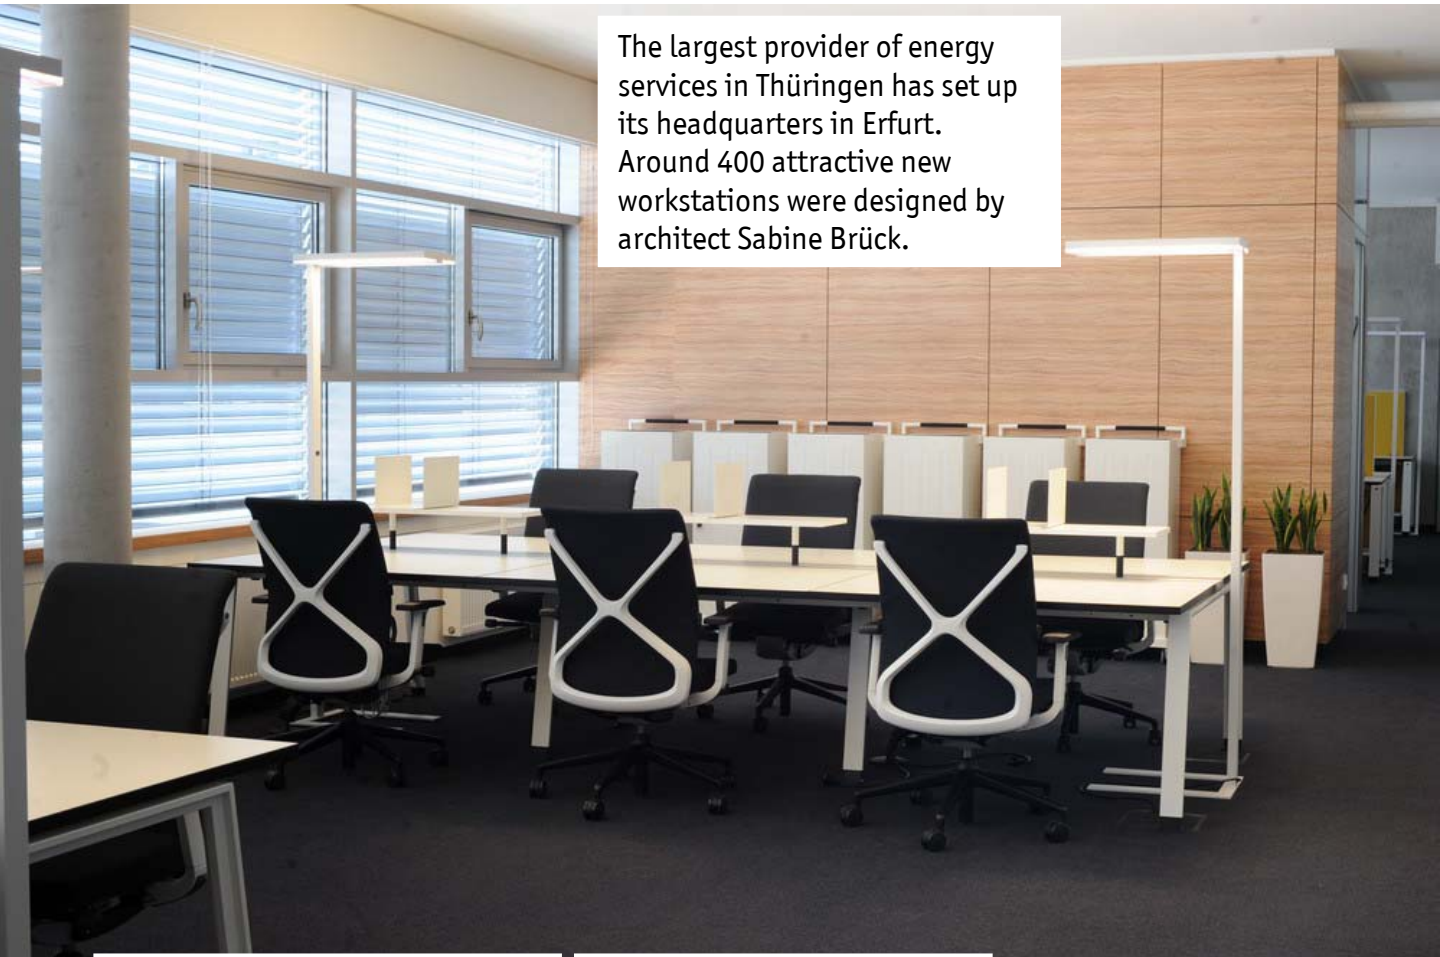

E.ON Thüringer Energie AG, Erfurt
Interior design: Sabine Brück, Cologne

E.ON Thüringer Energie AG
Schwerborner Strasse 30
Erfurt
Germany

Completion date: 2009
Product:
crossline

The largest provider of energy services in Thüringen has set up its headquarters in Erfurt. Around 400 attractive new workstations were designed by architect Sabine Brück.

For the seating at the new workstations, the **crossline** swivel chair was selected with its characteristic X backframe, which functions as backrest holding element as well as a visual eyecatcher..